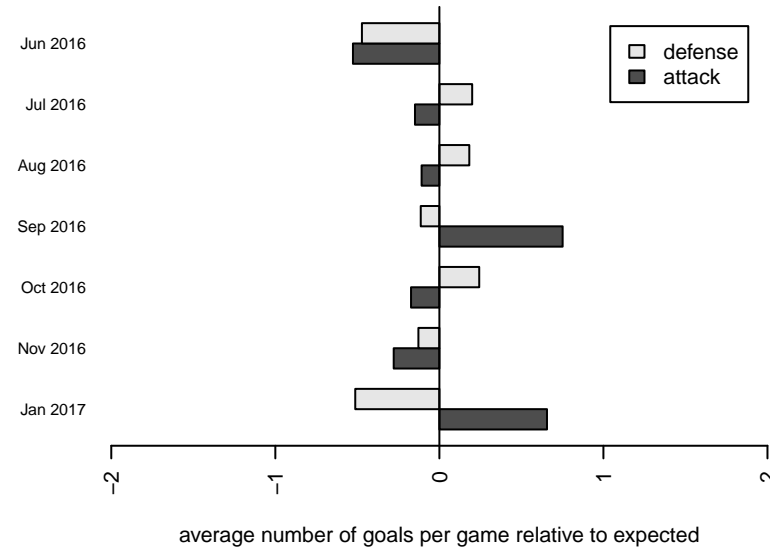

Performance relative to 13 month average