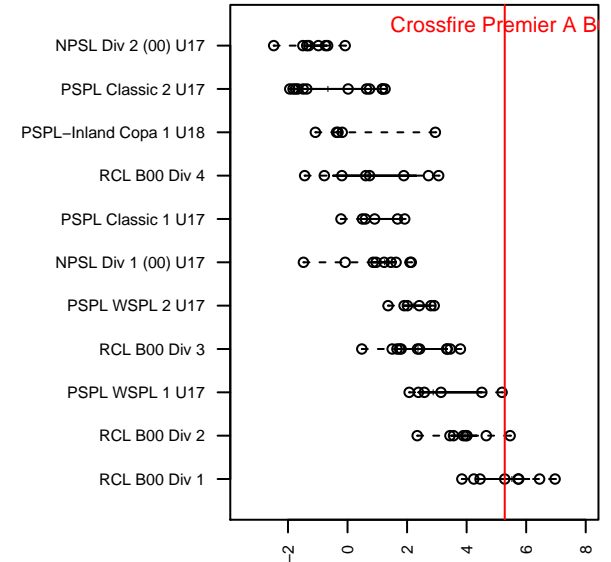

**attack and defense rating
relative to others at age
and all opponents in last 13 months**