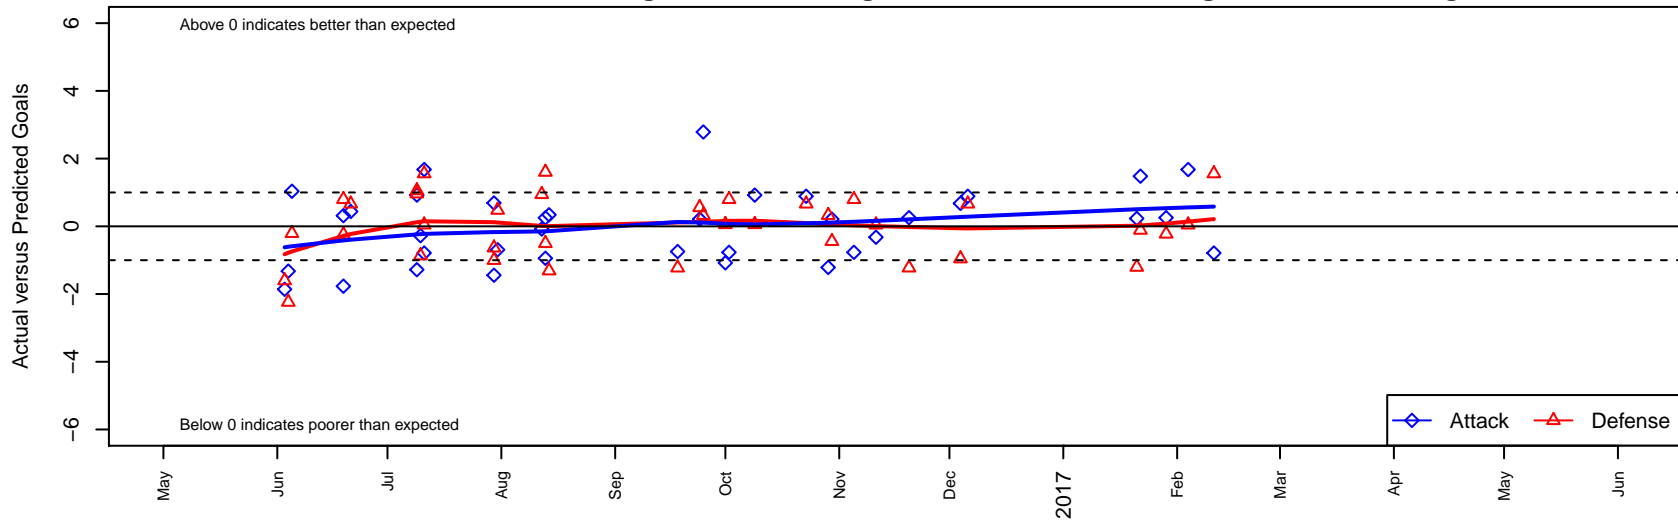

Crossfire Premier A B00

Crossfire Premier SC
 Redmond, WA
 B00 total strength=1819
 attack=38.92 defense=30.05
 fall league = RCL B00 Div 1
 notes= Lawrence 2016

alt names used:
 CROSSFIRE PREMIER B00 A (WA)
 Crossfire Premier B00 A
 CROSSFIRE PREMIER CROSSFIRE B00A (WA)
 CROSSFIRE PREMIER B00A (WA)
 Crossfire Premier B00A Lawrence
 Crossfire Premier B00 A

Crossfire Premier A B00
 Dots are actual minus expected GF (blue circles) and GA (red triangles).
 Blue line is smoothed change in attack strength. Red is smoothed change in defense strength.

**attack and defense variance (black dot)
relative to other teams
and top 10 in region**