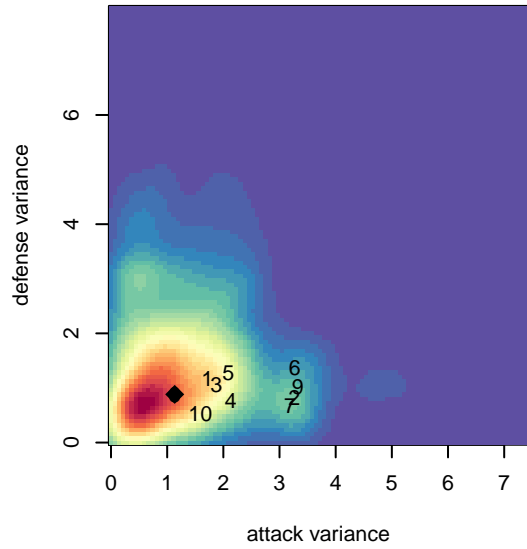

Crossfire Premier A B00

Crossfire Premier SC
 Redmond, WA
 B00 total strength=1819
 attack=38.92 defense=30.05
 fall league = RCL B00 Div 1
 notes= Lawrence 2016

alt names used:
 CROSSFIRE PREMIER B00 A (WA)
 Crossfire Premier B00 A
 CROSSFIRE PREMIER CROSSFIRE B00A (WA)
 CROSSFIRE PREMIER B00A (WA)
 Crossfire Premier B00A Lawrence
 Crossfire Premier B00 A

Crossfire Premier A B00
 Dots are actual minus expected GF (blue circles) and GA (red triangles).
 Blue line is smoothed change in attack strength. Red is smoothed change in defense strength.

**attack and defense variance (black dot)
relative to other teams
and top 10 in region**