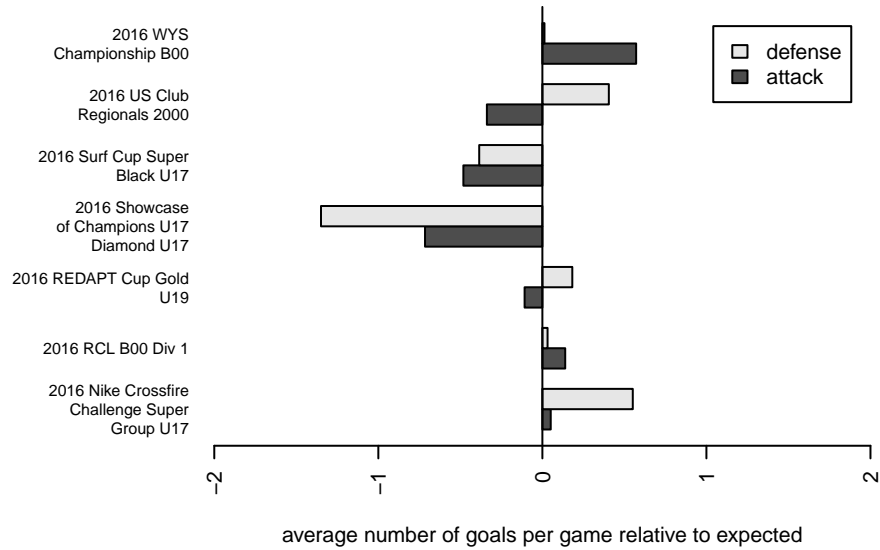

Performance relative to 13 month average