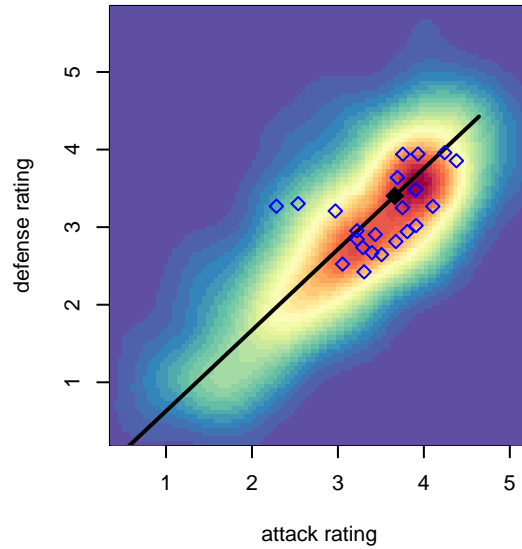

**attack and defense rating
relative to others at age
and all opponents in last 13 months**